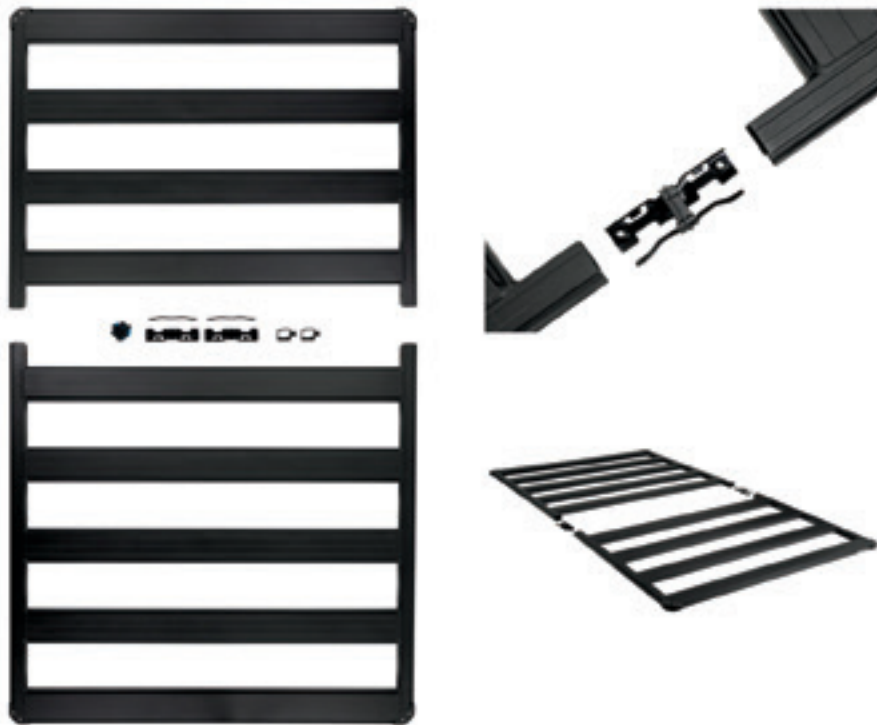

# BASE RACK VAN APPLICATION GUIDE

## **OVERVIEW**

ARB is excited to release a range of BASE Rack applications targeted towards the ever-growing vehicle segment of Vans. Initial launch will see applications for 6 different vehicle variants, catering for different vehicle lengths, heights and options of different rack sizes allowing the customer to customise their roof rack requirements. Larger longer racks have been developed as a two piece modular solution to suit the Van's larger roof platform.

## DESIGN AND DEVELOPMENT

Key considerations for ARB's BASE Rack engineers when developing BASE Rack applications for the van segment was the requirement for larger longer racks to suit the larger roof platform. BASE Rack has now introduced a new two piece modular design that is available in three new rack sizes. The new two piece modular design assembles quickly, is easier to store and freight, still retains the fully welded BASE Rack beams, all current BASE Rack features and suited for large roof vehicle platforms. When a two piece rack is specified for an application, the fitting kit has also been designed as a two piece format. Depending on the vehicle specifications existing one piece rack designs are also used in Van Rack applications.